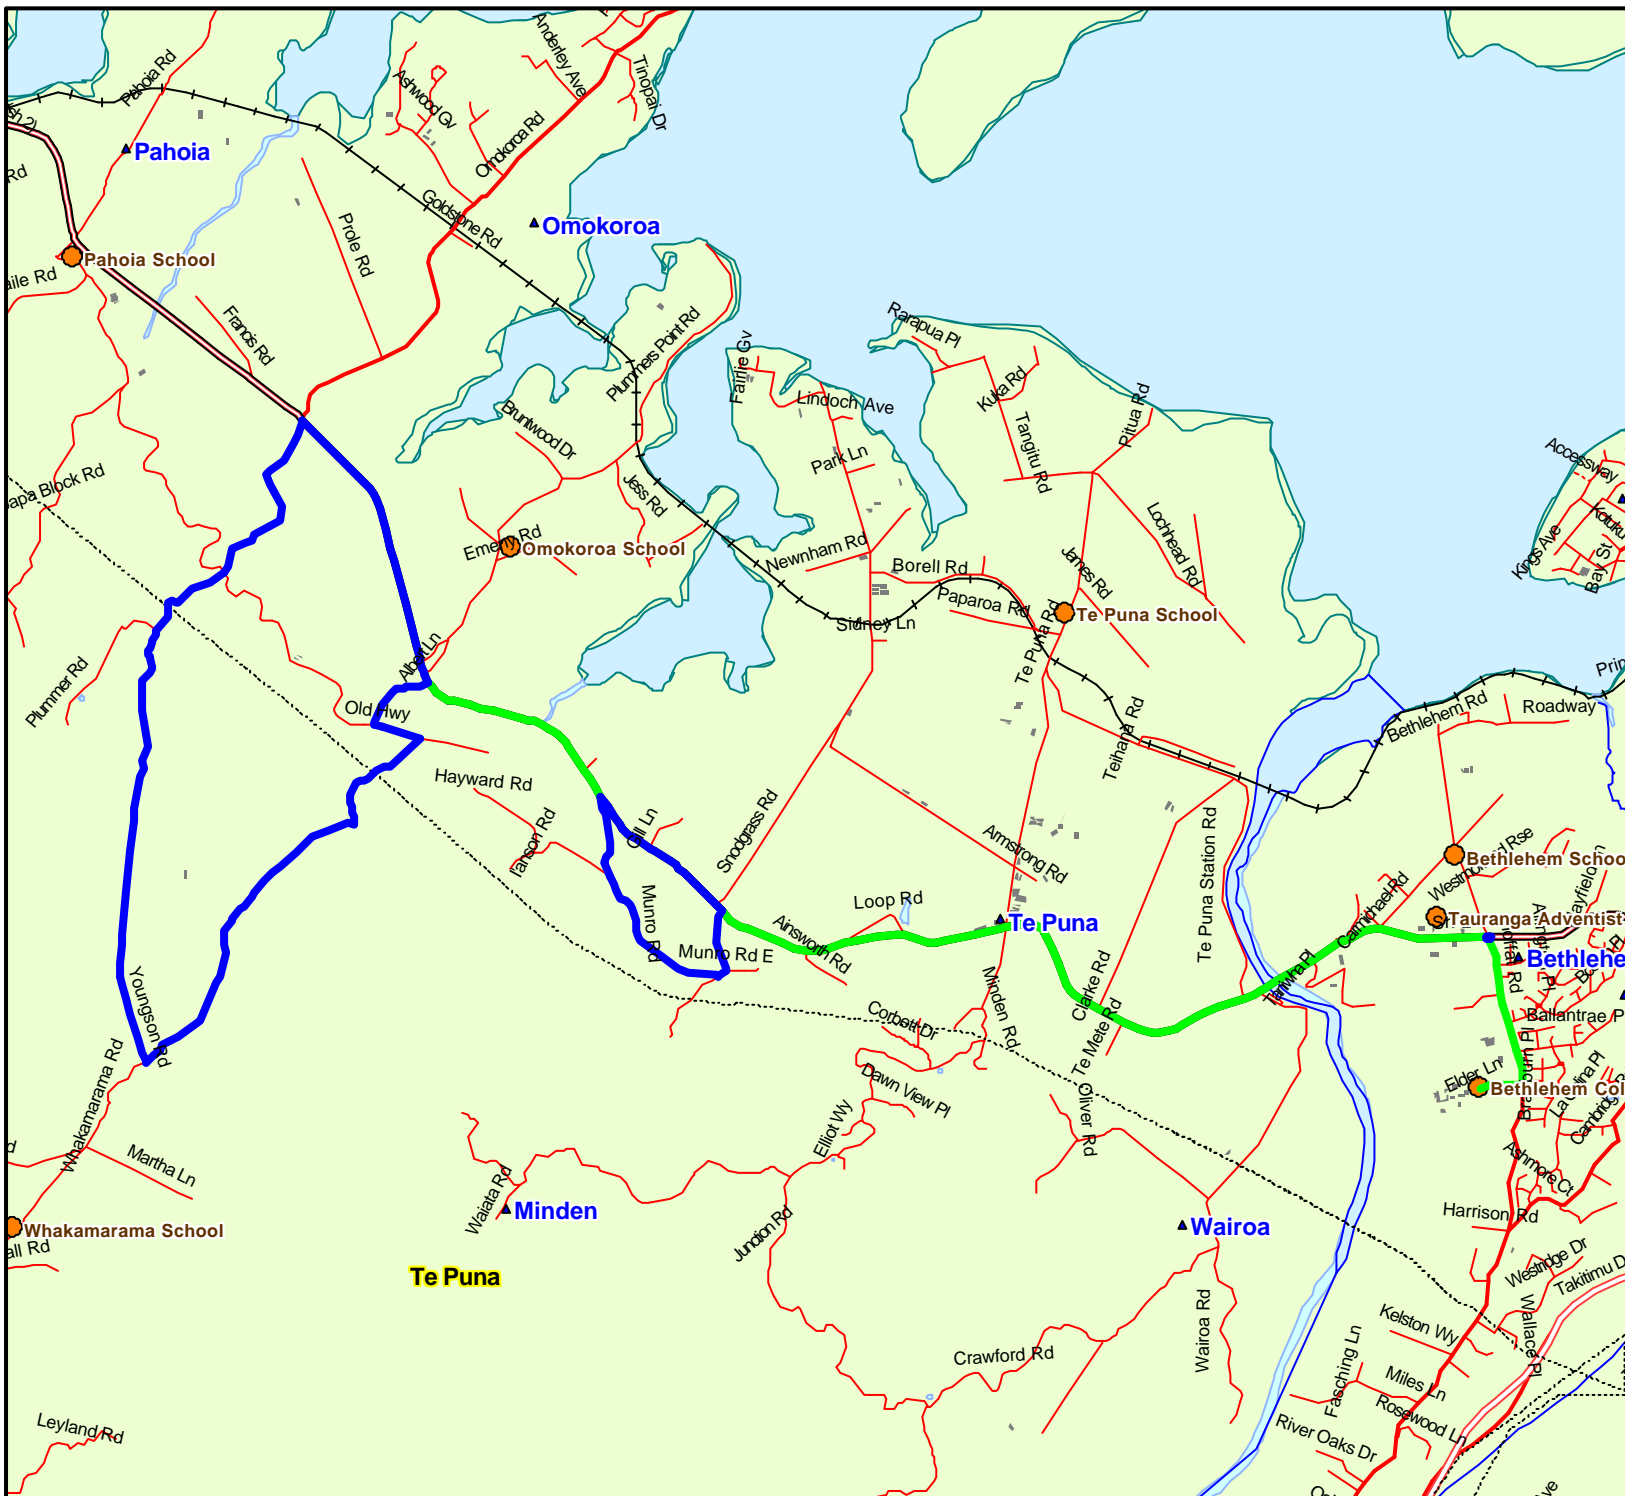

Route No : 2610

A	B
RouteNo	2610
RouteName	Te Puna
MapDistance	33.04
DailyDistance	66.08
RouteType	D
LastModified	15 November 2006

Multiple of Route

-  1
-  2
-  3
-  4
-  5
-  6

1cm = .55km

Printed: 15 November 2006

CRITCHLOW

Sourced from LINZ data. Crown and Critchlow Copyright reserved.