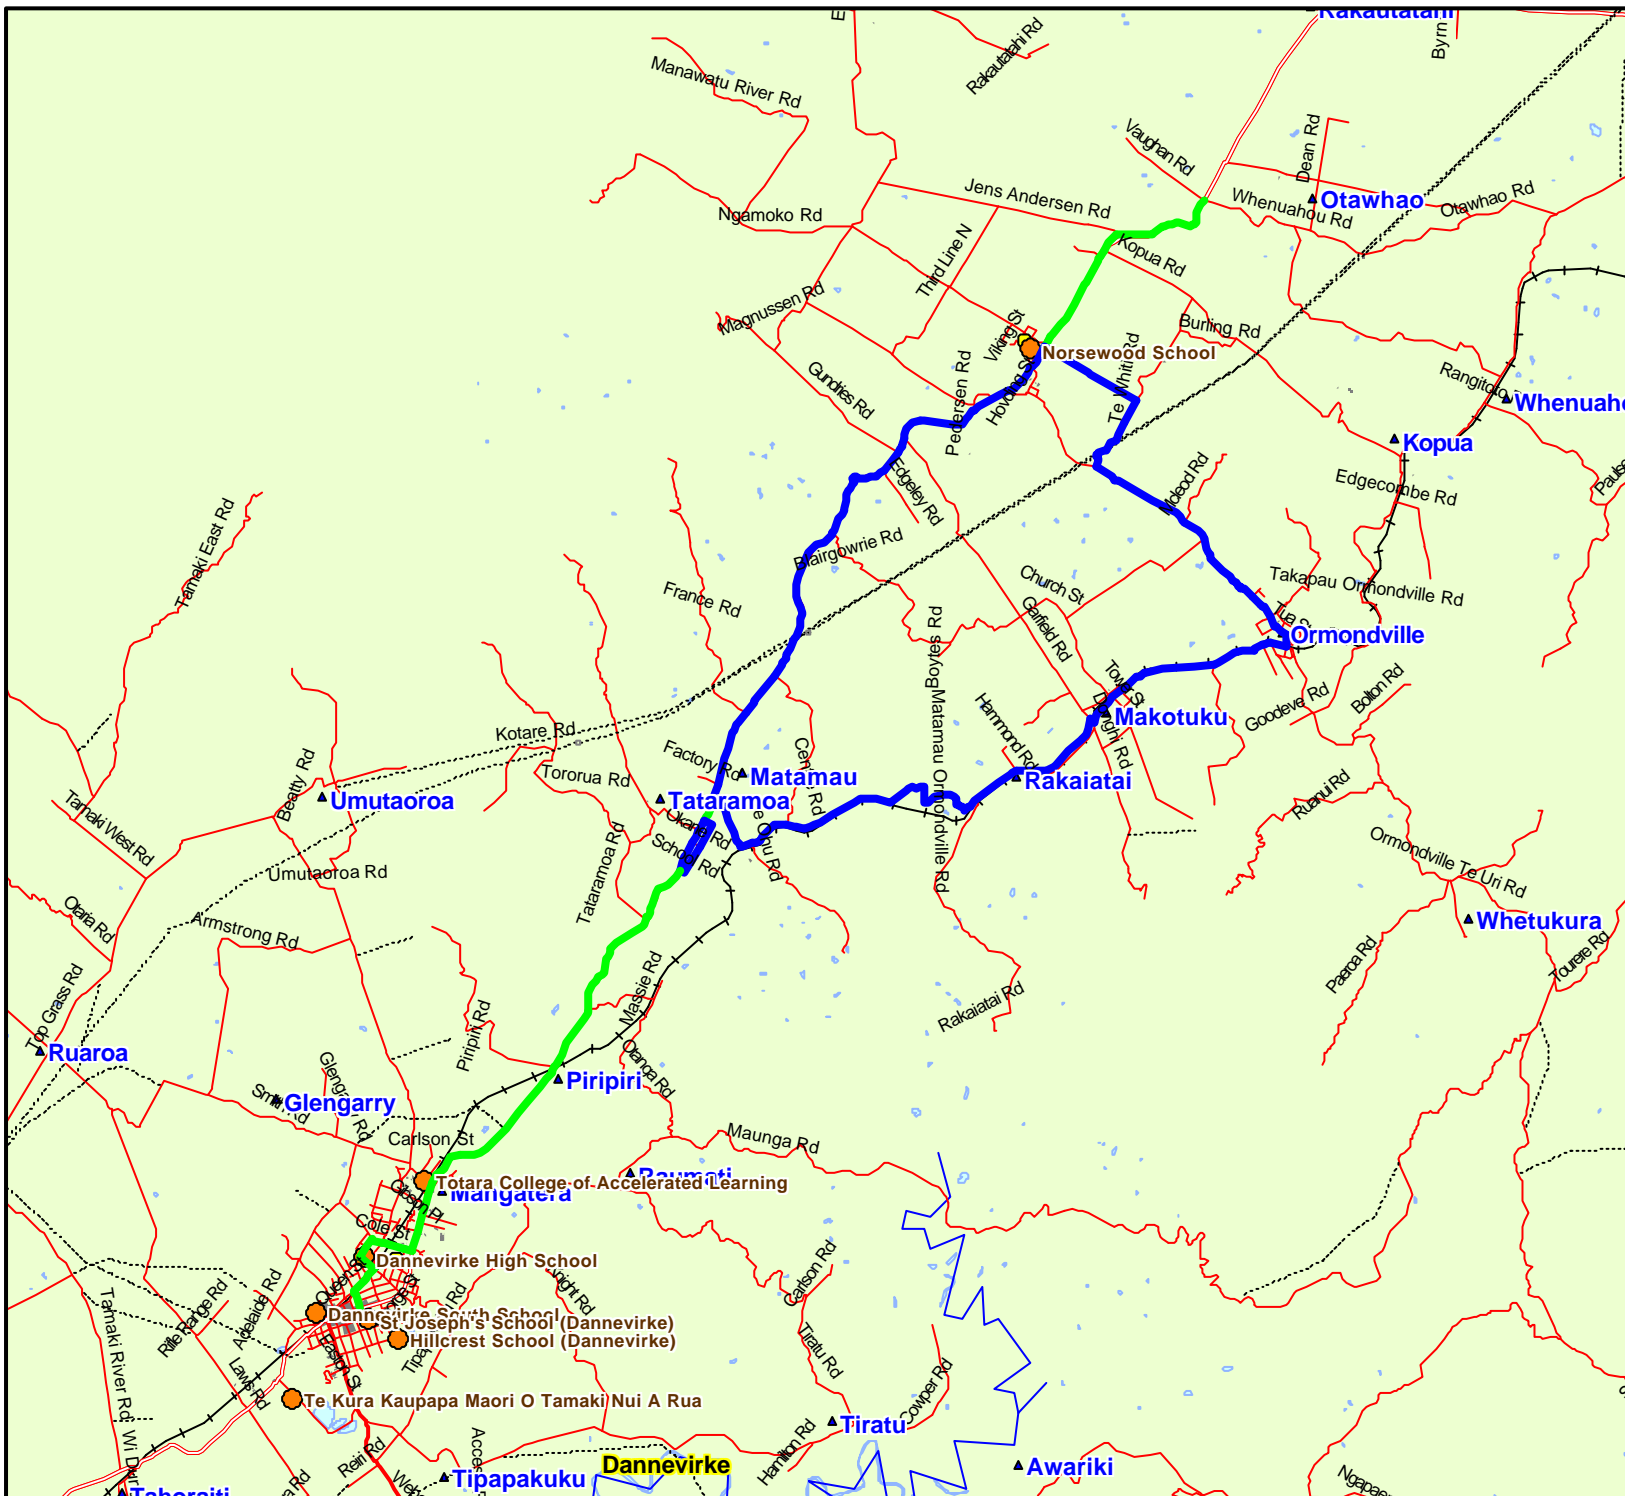

Route No : 5204

A	B
RouteNo	5204
RouteName	Dannevirke High Sch
MapDistance	57.54
DailyDistance	115.08
RouteType	D
LastModified	18 June 2001

Multiple of Route

- 1
- 2
- 3
- 4
- 5
- 6

1cm = 1.21km

Printed: 22 March 2005

Sourced from LINZ data. Crown and Critchlow Copyright reserved.