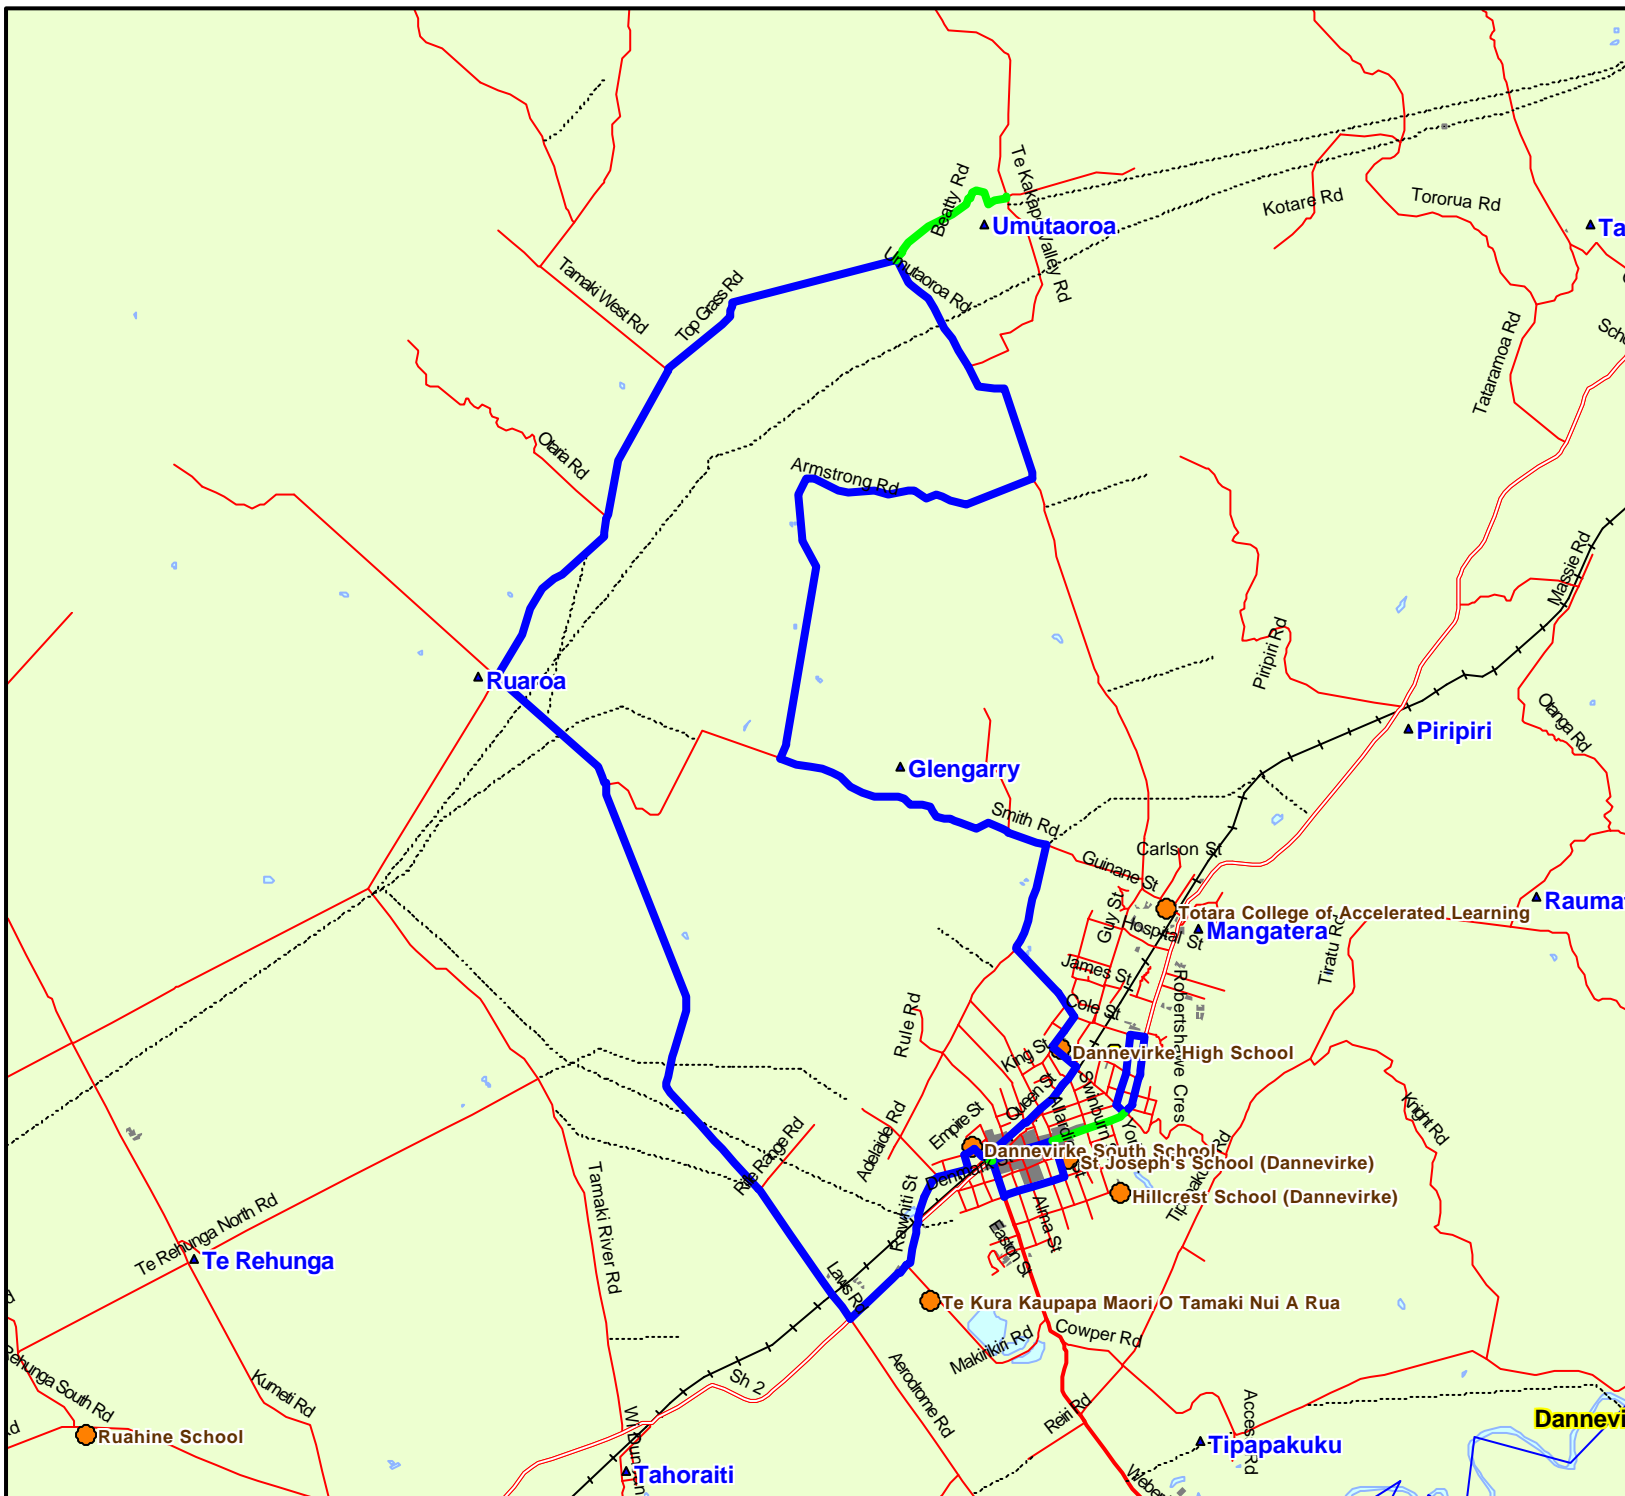

Route No : 5198

A	B
RouteNo	5198
RouteName	Dannevirke North
MapDistance	34.66
DailyDistance	69.31
RouteType	D
LastModified	5 July 2004

Multiple of Route

-  1
-  2
-  3
-  4
-  5
-  6

1cm = .68km

Printed: 22 March 2005

Sourced from LINZ data. Crown and Critchlow Copyright reserved.