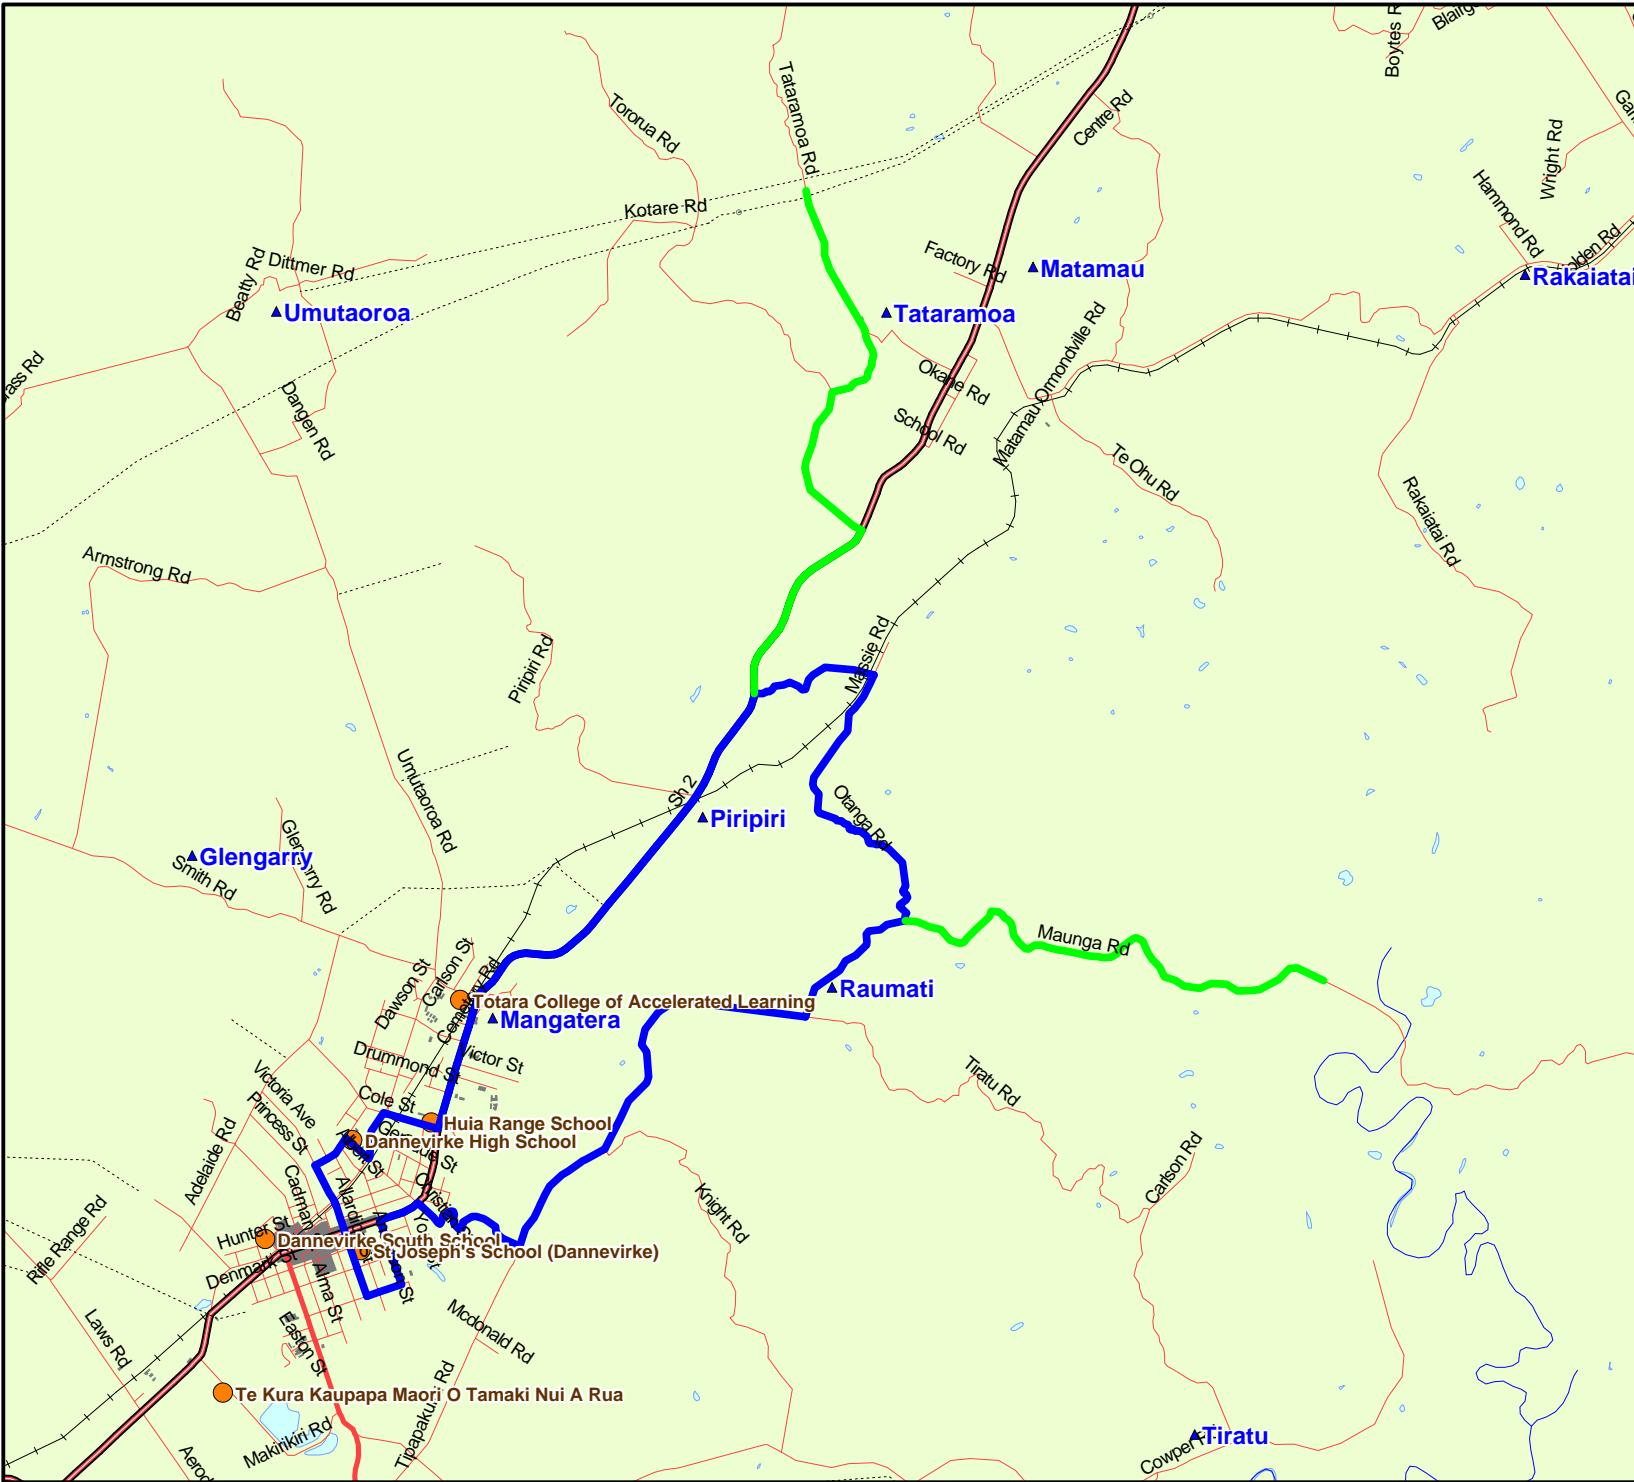

**Route No : 5197**

A	B
RouteNo	5197
RouteName	Dannevirke North
MapDistance	38.91
DailyDistance	77.81
RouteType	D
LastModified	30 May 2007

**Multiple of Route**

-  1
-  2
-  3
-  4
-  5
-  6

1cm = .68km

Printed: 30 May 2007

**CRITCHLOW**  
Sourced from LINZ data. Crown and Critchlow  
Copyright reserved.