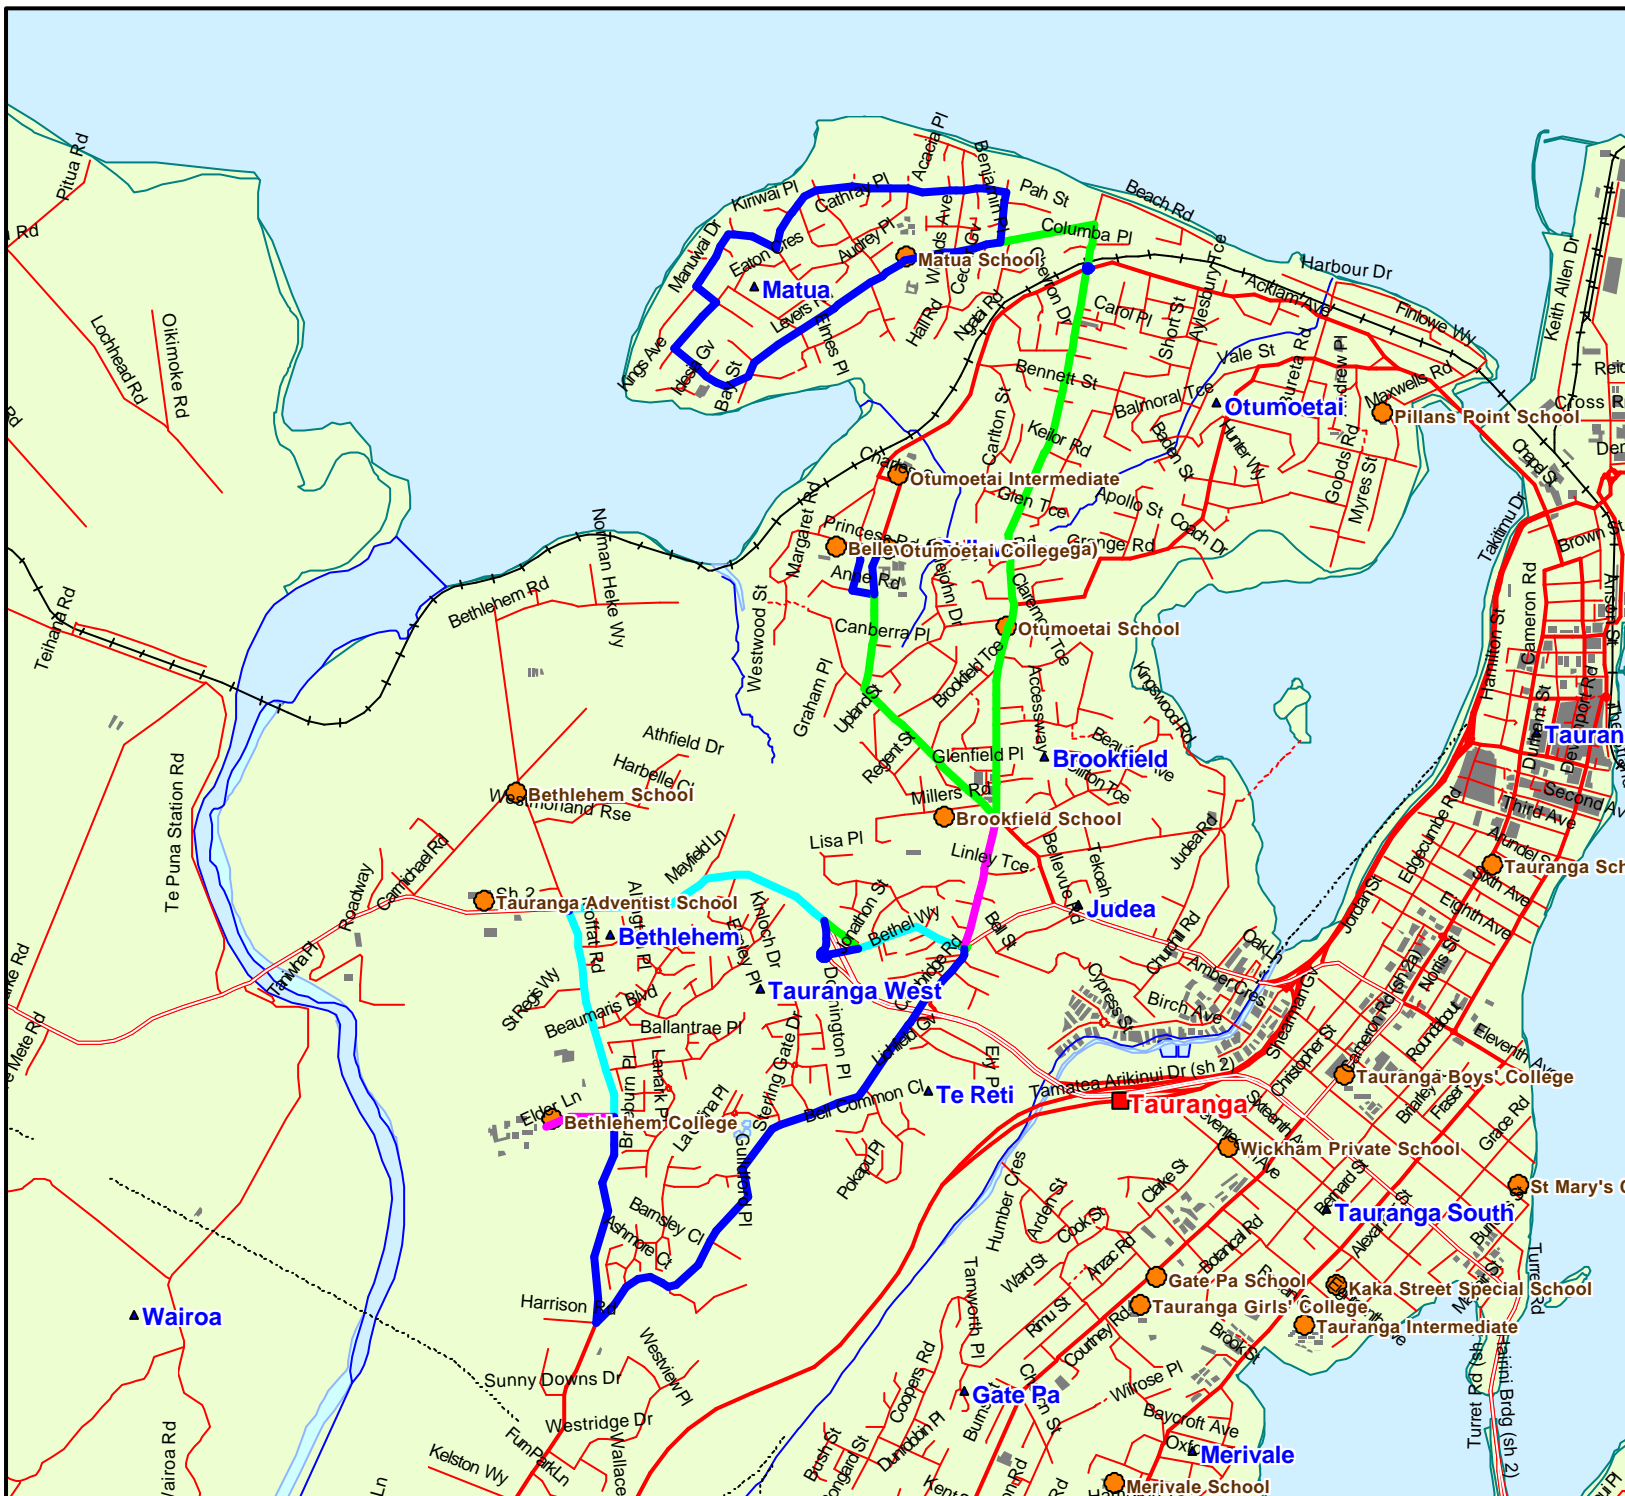

Route No : 2603

A	B
RouteNo	2603
RouteName	Matua
MapDistance	33.1
DailyDistance	66.2
RouteType	D
LastModified	11 November 2004

Multiple of Route

- 1
- 2
- 3
- 4
- 5
- 6

1cm = .39km

Printed: 21 March 2005