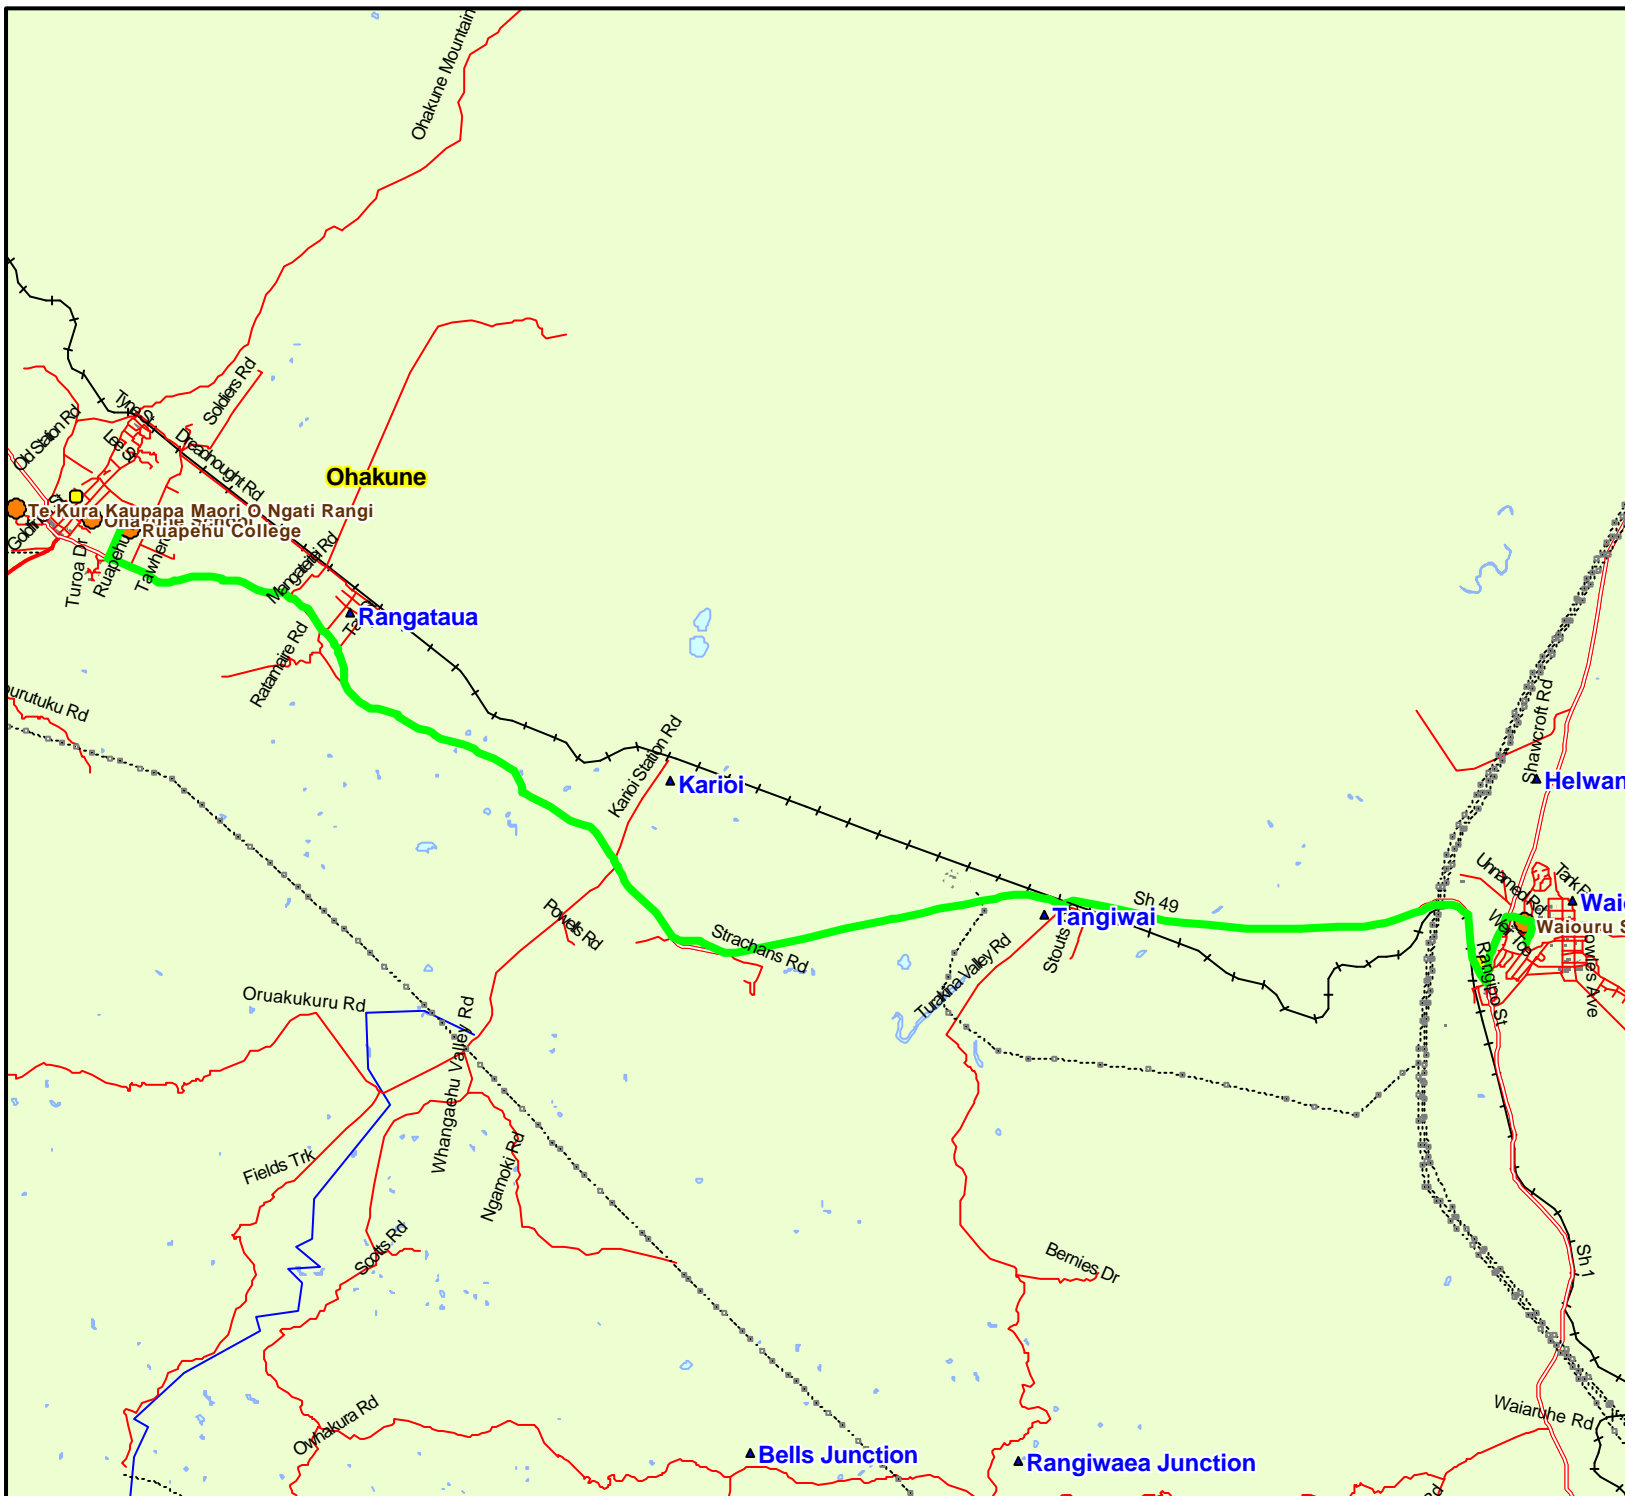

Route No : 4008

A	B
RouteNo	4008
RouteName	Waiouru
MapDistance	56.89
DailyDistance	113.78
RouteType	D
LastModified	31 May 2002

Multiple of Route

- 1
- 2
- 3
- 4
- 5
- 6

1cm = 1.25km

Printed: 22 March 2005

Sourced from LINZ data, Crown and Critchlow Copyright reserved.