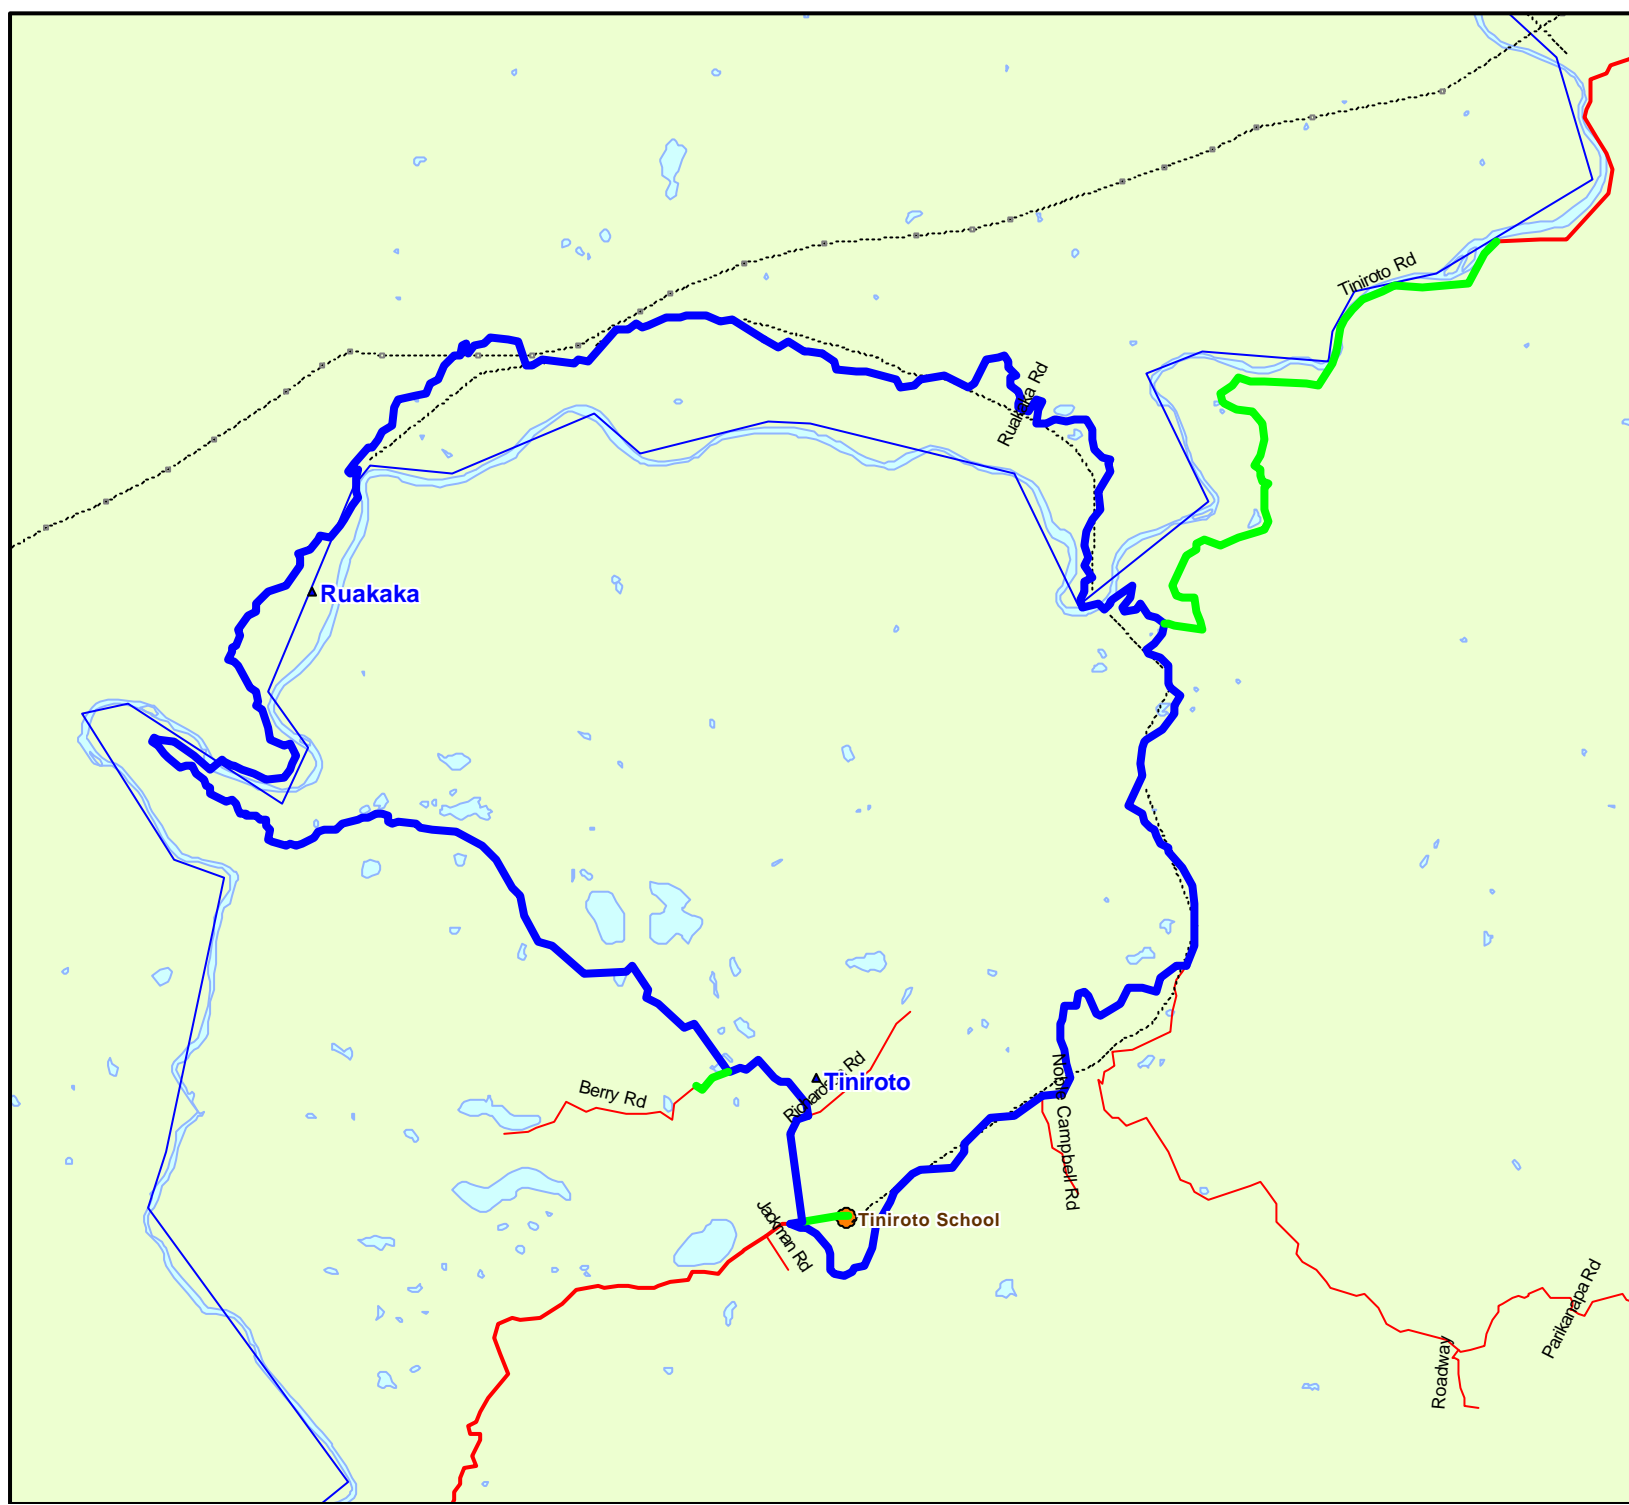

Route No : 5214

A	B
RouteNo	5214
RouteName	Tiniroto
MapDistance	40.24
DailyDistance	80.47
RouteType	D
LastModified	24 February 2005

Multiple of Route

-  1
-  2
-  3
-  4
-  5
-  6

1cm = .55km

Printed: 22 March 2005

Sourced from LINZ data, Crown and Critchlow
Copyright reserved.